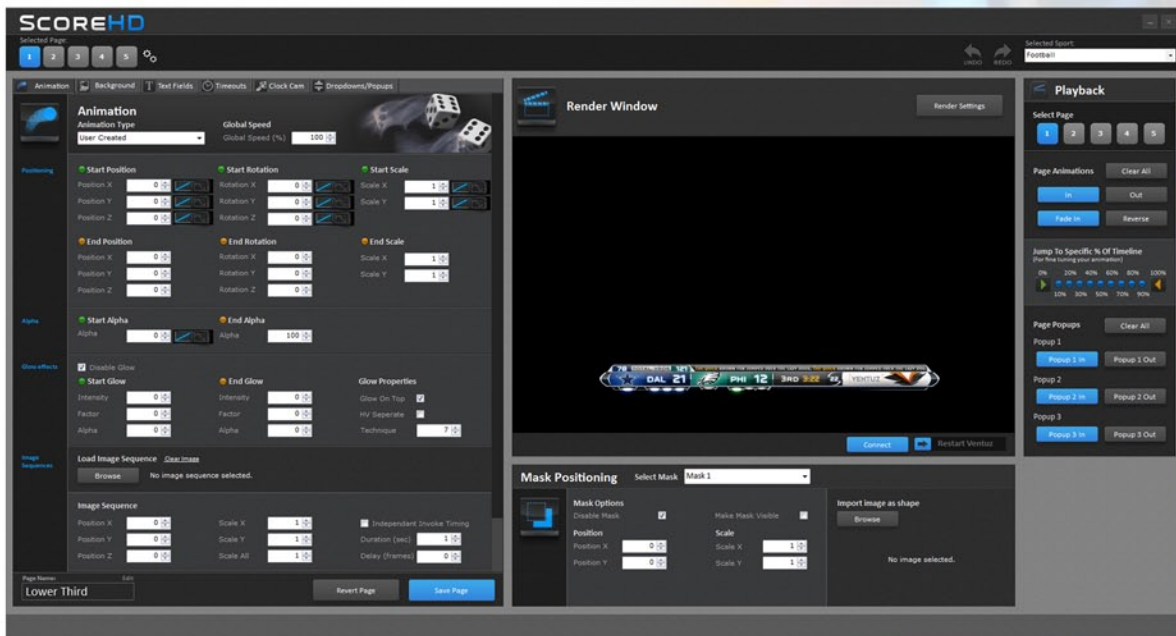

SCOREHD

SPORTS BUG DESIGNER

THE LATEST TOOL FOR SCOREBUG CREATION AND PLAYOUT.

SCOREHD™'S REALTIME RENDERING ENGINE PROVIDES CUTTING-EDGE MOTION EFFECTS AND TRANSITIONS FOR HD/SD TIMING AND SCORING APPLICATIONS USING THE SCOREHD™'S DESIGNER APPLICATION.

[DESIGNER APPLICATION]

SCOREHD™'S DESIGNER USER INTERFACE INCLUDES PRE-SCRIPTED TRANSITIONS FOR FAST AND INTUITIVE SPORTS GRAPHICS CREATION.

[CLIENT APPLICATION]

SPORT SPECIFIC CLIENT APPLICATIONS PROVIDE THE OPERATOR A SIMPLIFIED USER INTERFACE FOR FAST-PACED GRAPHICS PLAYOUT.

- SUPPORTS CUSTOM LAYOUTS, ANIMATIONS, IMAGE SEQUENCES, GLOW/BLUR EFFECTS, AND MANY OTHER FEATURES.
- SUPPORTS DIRECT SCOREBOARD DATA FEEDS FROM POPULAR SCORING CONTROLLERS VIA SCOREBRIDGE™ (DAKTRONICS, OES, WHITEWAY, FAIRPLAY).
- USE WITH OUR OPTIONAL SCOREOCR™ APPLICATION FOR INTEGRATION WITH NON-INTERFACED SCORING CONTROLLERS.
- SIBLING CLIENT APPLICATION SPECIFICALLY DESIGNED TO EACH SPORTS' REQUIREMENTS.
- MULTIPLE PREDESIGNED SPORT GRAPHICS PACKAGES AVAILABLE. CUSTOM APPLICATION AND DESIGN/LOGO SERVICES AVAILABLE.
- AVAILABLE IN THREE HD-SDI VERSIONS. **PRO, LITE AND CHROMA**. AVAILABLE IN PORTABLE OR RACK MOUNT. PRICES START AT LESS THAN \$10,000 USD.
- **SCOREHD™ CHROMA** IS SPECIFICALLY DESIGNED TO COMPLIMENT TRICASTER™ AND BLACKMAGIC™ (ATEM) PRODUCTION ENVIRONMENTS.