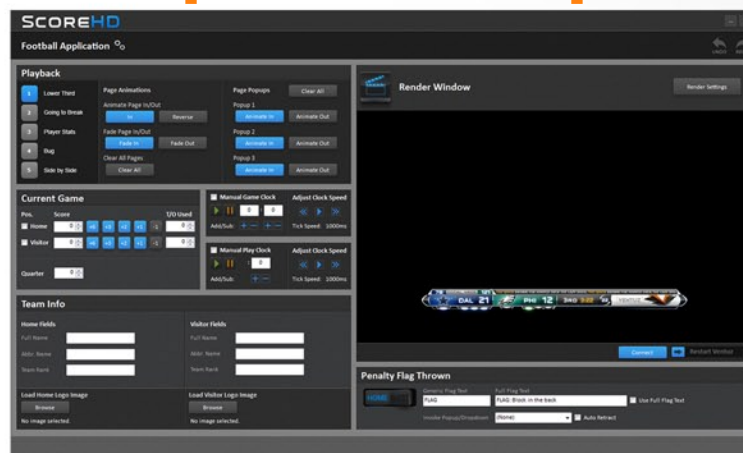

SCOREHD

SPORTS BUG DESIGNER

THE LATEST TOOL FOR SCOREBUG CREATION AND PLAYOUT.

SCOREHD™'S REALTIME RENDERING ENGINE PROVIDES CUTTING-EDGE MOTION EFFECTS AND TRANSITIONS FOR HD/SD TIMING AND SCORING APPLICATIONS USING THE SCOREHD™'S DESIGNER APPLICATION.

[DESIGNER APPLICATION]

SCOREHD™'S DESIGNER USER INTERFACE INCLUDES PRE-SCRIPTED TRANSITIONS FOR FAST AND INTUITIVE SPORTS GRAPHICS CREATION.

[CLIENT APPLICATION]

SPORT SPECIFIC CLIENT APPLICATIONS PROVIDE THE OPERATOR A SIMPLIFIED USER INTERFACE FOR FAST-PACED GRAPHICS PLAYOUT.

- SUPPORTS CUSTOM LAYOUTS, ANIMATIONS, IMAGE SEQUENCES, GLOW/BLUR EFFECTS, AND MANY OTHER FEATURES.
- SUPPORTS DIRECT SCOREBOARD DATA FEEDS FROM POPULAR SCORING CONTROLLERS VIA SCOREBRIDGE™ (DAKTRONICS, OES, WHITEWAY, FAIRPLAY).
- USE WITH OUR OPTIONAL SCOREOCR™ APPLICATION FOR INTEGRATION WITH NON-INTERFACED SCORING CONTROLLERS.
- SIBLING CLIENT APPLICATION SPECIFICALLY DESIGNED TO EACH SPORTS' REQUIREMENTS.
- MULTIPLE PREDESIGNED SPORT GRAPHICS PACKAGES AVAILABLE. CUSTOM APPLICATION AND DESIGN/LOGO SERVICES AVAILABLE.
- AVAILABLE IN THREE HD-SDI VERSIONS. **PRO, LITE AND CHROMA**. AVAILABLE IN PORTABLE OR RACK MOUNT. PRICES START AT LESS THAN \$10,000 USD.
- **SCOREHD™ CHROMA** IS SPECIFICALLY DESIGNED TO COMPLIMENT TRICASTER™ AND BLACKMAGIC™ (ATEM) PRODUCTION ENVIRONMENTS.